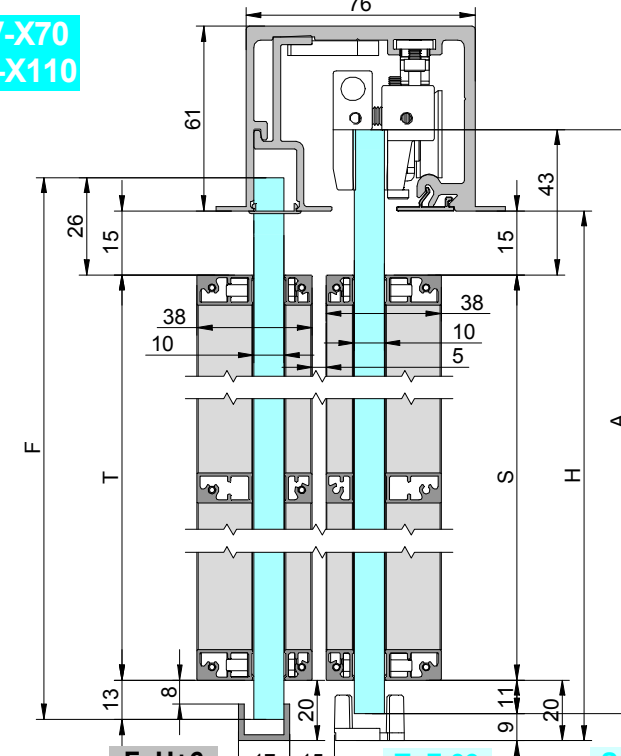

MADE IN E.U.

JULY 2019
038060681

COMPONENTES / Components

X		1
V		1

PERFILERIA / Profiles

CODE
00 87 34 - 00 84 34

MONTAGE A TECHO / Ceiling mount

MONTAGE A PARED / Wall mount

MONTAGE A PARED / Wall mount

MONTAJE A FALSO TECHO / False ceiling mount

SV-X70
SV-X110

MONTAGE A TECHO / Ceiling mount

MONTAGE A PARED / Wall mount

MONTAGE A PARED / Wall mount

MONTAGE A TECHO / Ceiling mount