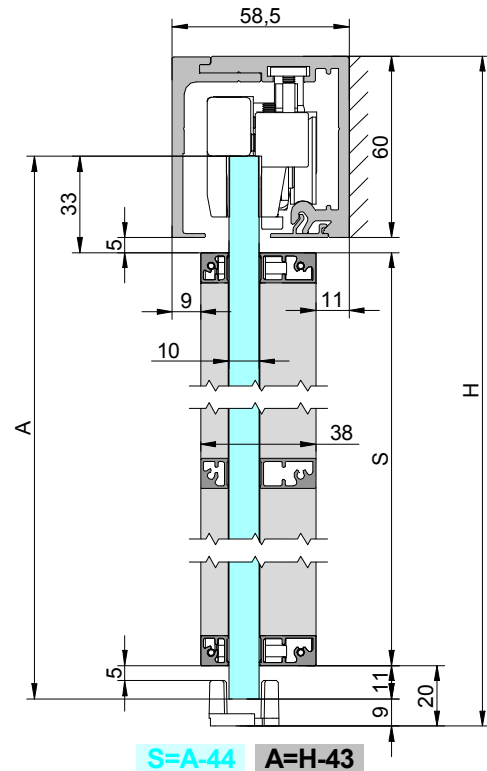

MADE IN E.U.

JULY 2019
038060681

COMPONENTES / Components

X		1
V		1

PERFILERIA / Profiles

CODE
00 87 34 - 00 84 34

MONTAGE A TECHO / Ceiling mount

MONTAGE A PARED / Wall mount

MONTAGE A PARED / Wall mount

MONTAJE A FALSO TECHO / False ceiling mount

SV-X70
SV-X110

MONTAGE A TECHO / Ceiling mount

MONTAGE A PARED / Wall mount

MONTAGE A PARED / Wall mount

MONTAGE A TECHO / Ceiling mount

2

DESMONTAR PERFIL TAPETA Y SACAR PUERTA / REMOVE PROFILE PLATE AND REMOVE DOOR

VISTA EXPLOSIONADA CORTE A 90° / Exploded view option cut at a 90°

3

OPCIONES MONTAJE PERFILES "C - D" / Options profiles "C - D" mounting