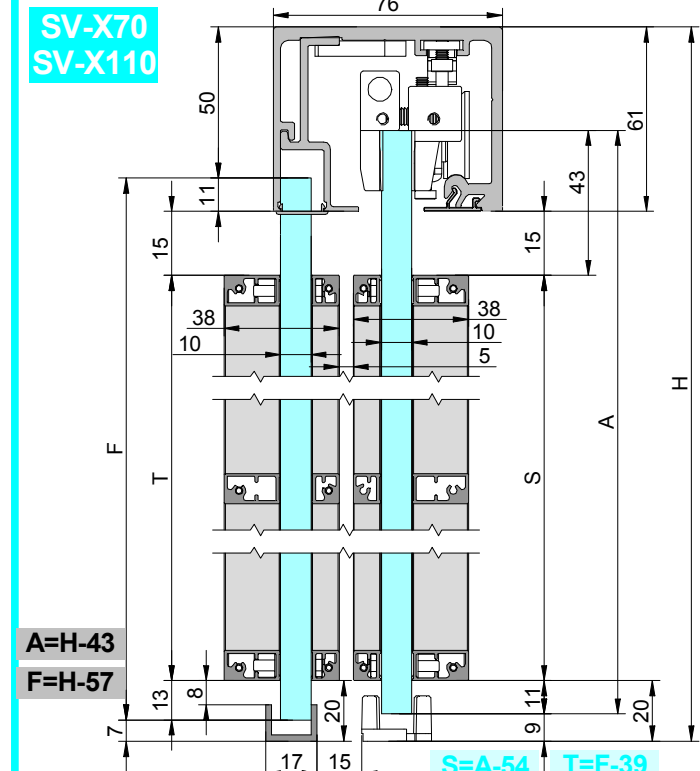

MADE IN E.U.

JULY 2019
038060681

COMPONENTES / Components

X		1
V		1

PERFILERIA / Profiles

CODE
00 87 34 - 00 84 34

MONTAGE A TECHO / Ceiling mount

MONTAGE A PARED / Wall mount

MONTAGE A PARED / Wall mount

MONTAJE A FALSO TECHO / False ceiling mount

SV-X70
SV-X110

MONTAGE A TECHO / Ceiling mount

MONTAGE A PARED / Wall mount

MONTAGE A PARED / Wall mount

MONTAGE A TECHO / Ceiling mount