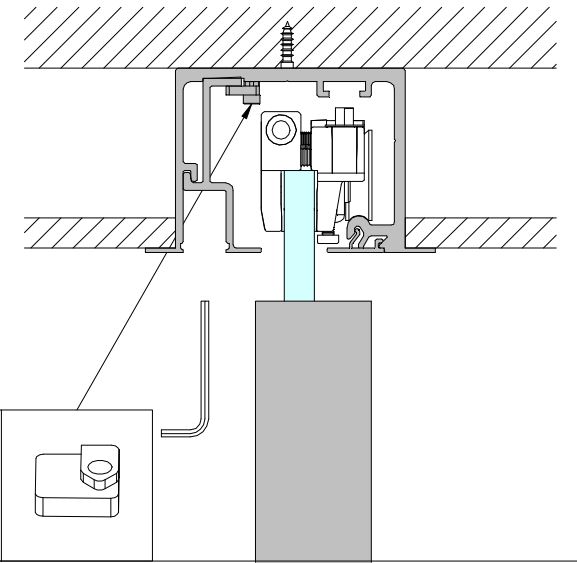

ANTES DE INSTALAR EL PERFIL TAPETA COMPROBAR LA MEDIDA DE 4,5mm DEL ANTIDESCARRILAMIENTO / Before installing the profile cover check the 4.5mm measure of the anti-derailment

9

10

11

12

13

14

15