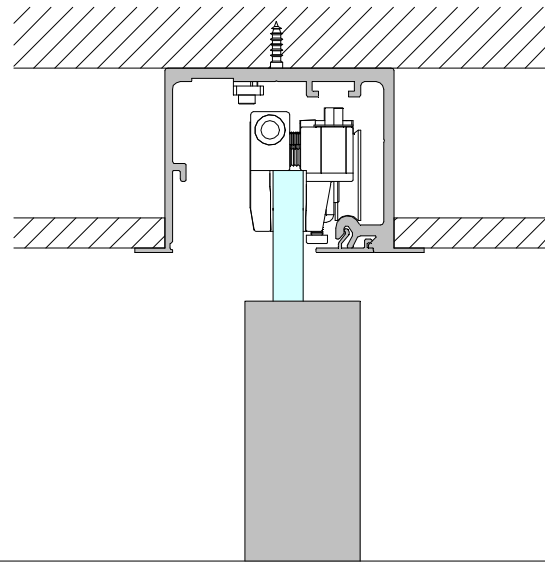

ANTES DE INSTALAR EL PERFIL TAPETA COMPROBAR LA MEDIDA DE 4,5mm DEL ANTIDESCARRILAMIENTO / Before installing the profile cover check the 4.5mm measure of the anti-derailment

9

10

11

12

13

14

15