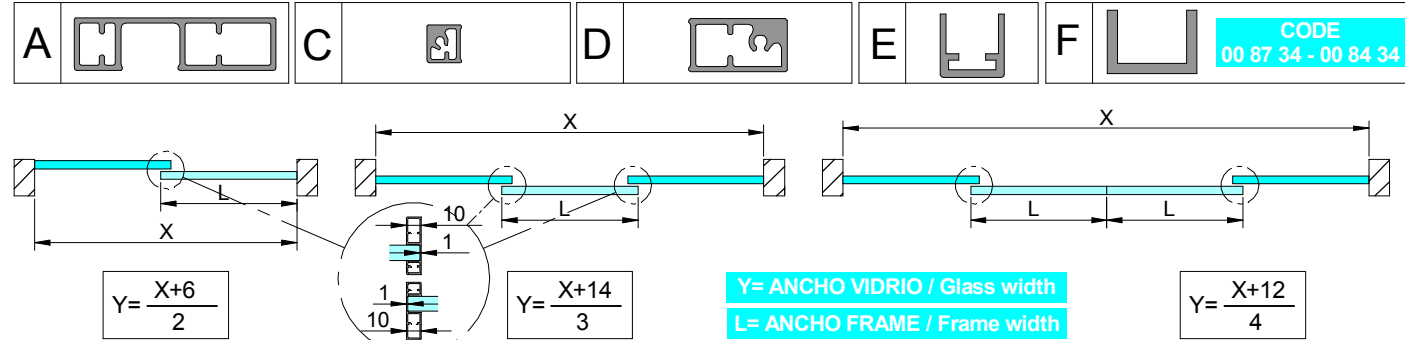

MADE IN E.U.

JULY 2019
038060681

COMPONENTES / Components

X		1
V		1

PERFILERIA / Profiles

CODE
00 87 34 - 00 84 34

MONTAGE A TECHO / Ceiling mount

MONTAGE A PARED / Wall mount