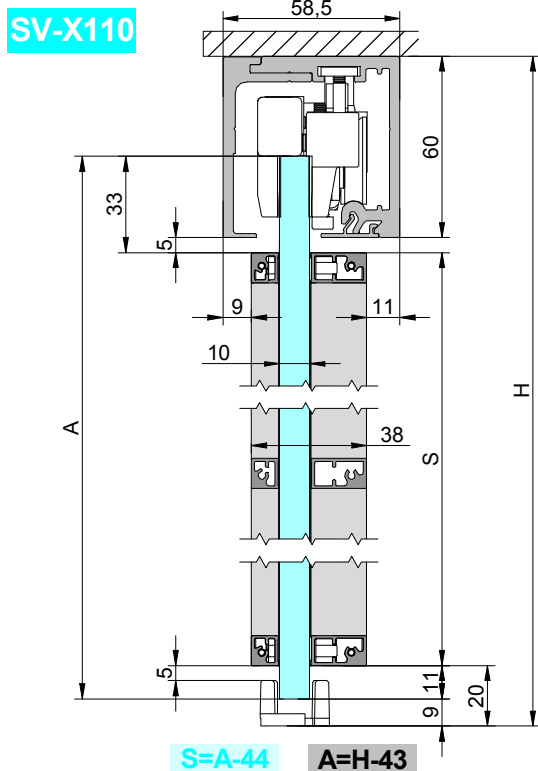

MADE IN E.U.

JULY 2019
038060681

COMPONENTES / Components

X		1
V		1

PERFILERIA / Profiles

CODE
00 87 34 - 00 84 34

MONTAGE A TECHO / Ceiling mount

MONTAGE A PARED / Wall mount

MONTAGE A PARED / Wall mount

MONTAJE A FALSO TECHO / False ceiling mount

SV-X70
SV-X110

MONTAGE A TECHO / Ceiling mount

MONTAGE A PARED / Wall mount

MONTAGE A PARED / Wall mount

MONTAGE A TECHO / Ceiling mount

2

DESMONTAR PERFIL TAPETA Y SACAR PUERTA / REMOVE PROFILE PLATE AND REMOVE DOOR

VISTA EXPLOSIONADA CORTE A 90° / Exploded view option cut at a 90°

3

OPCIONES MONTAJE PERFILES "C - D" / Options profiles "C - D" mounting