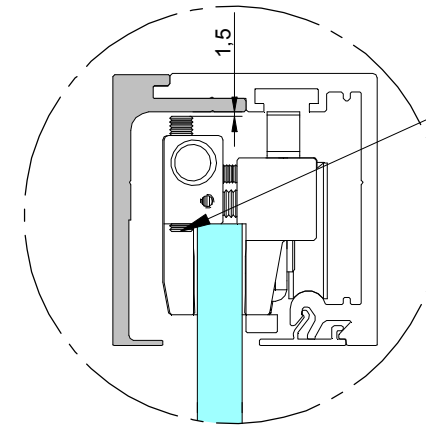

1

DESENROSCAR EL ANTIDESCARRILAMIENTO DOS VUELTAS UNA VEZ HAGAMOS TOPE EN EL PERFIL / UNSCREW ANTI-DERAILEMENT TWO TURNS ONCE WE MAKE STOP IN THE PROFILE

PREVIAMENTE AL MONTAJE DEL FRAME LA INSTALACION TIENE QUE ESTAR REGULADA, TANTO EN ALTURA COMO EL ANTIDESCARRILAMIENTO / PREVIOUSLY TO INSTALL THE FRAME THE INSTALLATION HAS TO BE REGULATED, BOTH AT HEIGHT AND ANTI-DERAILEMENT

2

DESMONTAR PERFIL TAPETA Y SACAR PUERTA / REMOVE PROFILE PLATE AND REMOVE DOOR

VISTA EXPLOSIONADA CORTE A 90° / Exploded view option cut at a 90°

3