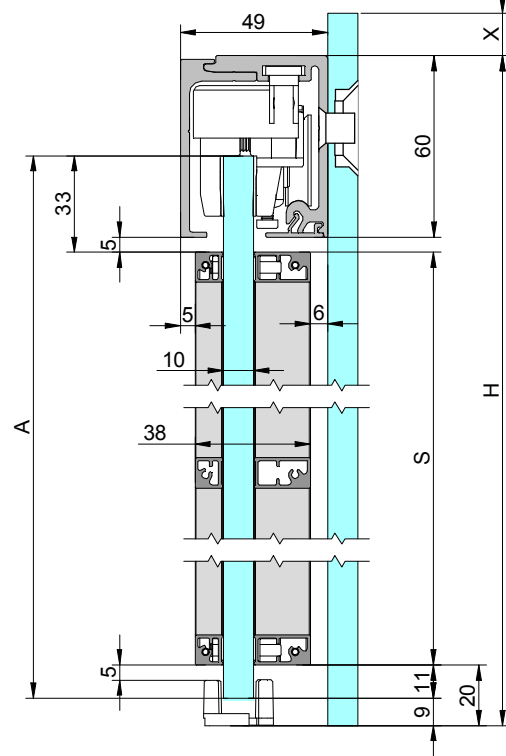

MADE IN E.U.

JULY 2019
038060681

COMPONENTES / Components

X		1
V		1

PERFILERIA / Profiles

CODE
00 87 34 - 00 84 34

MONTAGE A TECHO / Ceiling mount

MONTAGE A PARED / Wall mount

MONTAGE A PARED / Wall mount

MONTAJE A FALSO TECHO / False ceiling mount

SV-X70
SV-X110

MONTAGE A TECHO / Ceiling mount

MONTAGE A PARED / Wall mount

MONTAGE A PARED / Wall mount

MONTAGE A TECHO / Ceiling mount