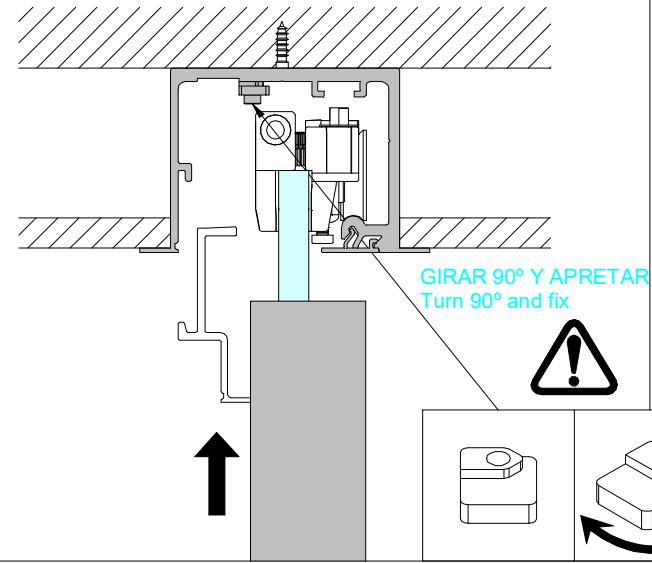

ANTES DE INSTALAR EL PERFIL TAPETA COMPROBAR LA MEDIDA DE 4,5mm DEL ANTIDESCARRILAMIENTO / Before installing the profile cover check the 4.5mm measure of the anti-derailment

9

10

11

12

13

14

15