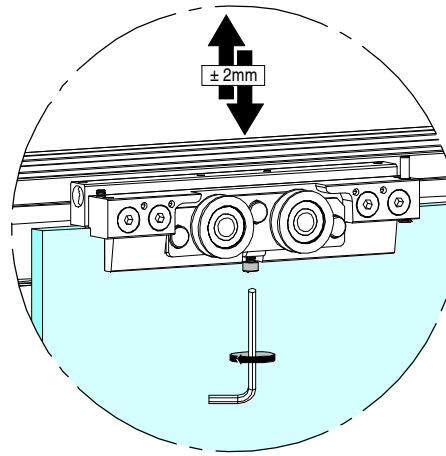

1

DESENROSCAR EL ANTIDESCARRILAMIENTO DOS VUELTAS UNA VEZ HAGAMOS TOPE EN EL PERFIL / UNSCREW ANTI-DERAILEMENT TWO TURNS ONCE WE MAKE STOP IN THE PROFILE

PREVIAMENTE AL MONTAJE DEL FRAME LA INSTALACION TIENE QUE ESTAR REGULADA, TANTO EN ALTURA COMO EL ANTIDESCARRILAMIENTO / PREVIOUSLY TO INSTALL THE FRAME THE INSTALLATION HAS TO BE REGULATED, BOTH AT HEIGHT AND ANTI-DERAILEMENT

2

DESMONTAR PERFIL TAPETA Y SACAR PUERTA / REMOVE PROFILE PLATE AND REMOVE DOOR

VISTA EXPLOSIONADA CORTE A 90° / Exploded view option cut at a 90°

3