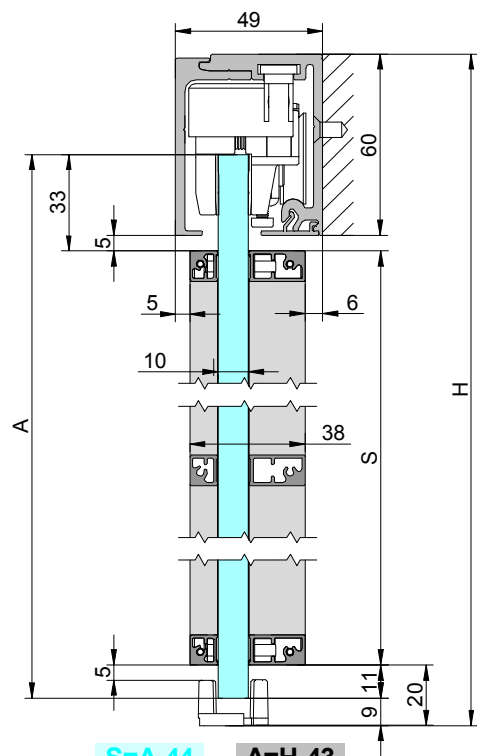

MADE IN E.U.

JULY 2019
038060681

COMPONENTES / Components

X		1
V		1

PERFILERIA / Profiles

CODE
00 87 34 - 00 84 34

MONTAGE A TECHO / Ceiling mount

MONTAGE A PARED / Wall mount

MONTAGE A PARED / Wall mount

MONTAJE A FALSO TECHO / False ceiling mount

SV-X70
SV-X110

MONTAGE A TECHO / Ceiling mount

MONTAGE A PARED / Wall mount

MONTAGE A PARED / Wall mount

MONTAGE A TECHO / Ceiling mount