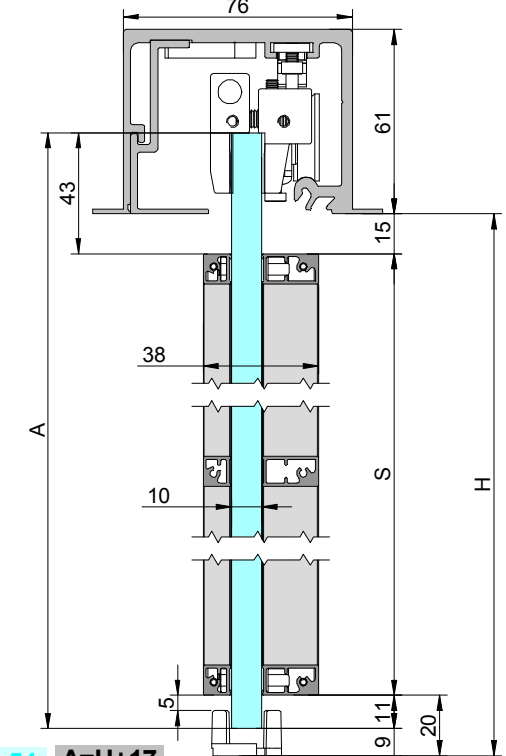

MADE IN E.U.

JULY 2019
038060681

COMPONENTES / Components

X		1
V		1

PERFILERIA / Profiles

CODE
00 87 34 - 00 84 34

MONTAGE A TECHO / Ceiling mount

MONTAGE A PARED / Wall mount

MONTAGE A PARED / Wall mount

MONTAJE A FALSO TECHO / False ceiling mount

SV-X70
SV-X110

MONTAGE A TECHO / Ceiling mount

MONTAGE A PARED / Wall mount

MONTAGE A PARED / Wall mount

MONTAGE A TECHO / Ceiling mount