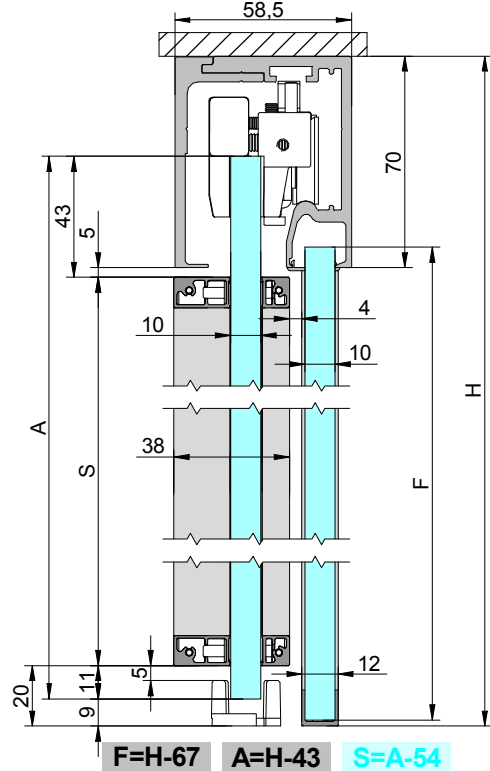

MADE IN E.U.

JULY 2019
038060681

COMPONENTES / Components

X		1
V		1

PERFILERIA / Profiles

CODE
00 87 34 - 00 84 34

MONTAGE A TECHO / Ceiling mount

MONTAGE A PARED / Wall mount

MONTAGE A PARED / Wall mount

MONTAJE A FALSO TECHO / False ceiling mount

SV-X70
SV-X110

MONTAGE A TECHO / Ceiling mount

MONTAGE A PARED / Wall mount

MONTAGE A PARED / Wall mount

MONTAGE A TECHO / Ceiling mount

2

DESMONTAR PERFIL TAPETA Y SACAR PUERTA / REMOVE PROFILE PLATE AND REMOVE DOOR

VISTA EXPLOSIONADA CORTE A 90° / Exploded view option cut at a 90°

3

OPCIONES MONTAJE PERFILES "C - D" / Options profiles "C - D" mounting