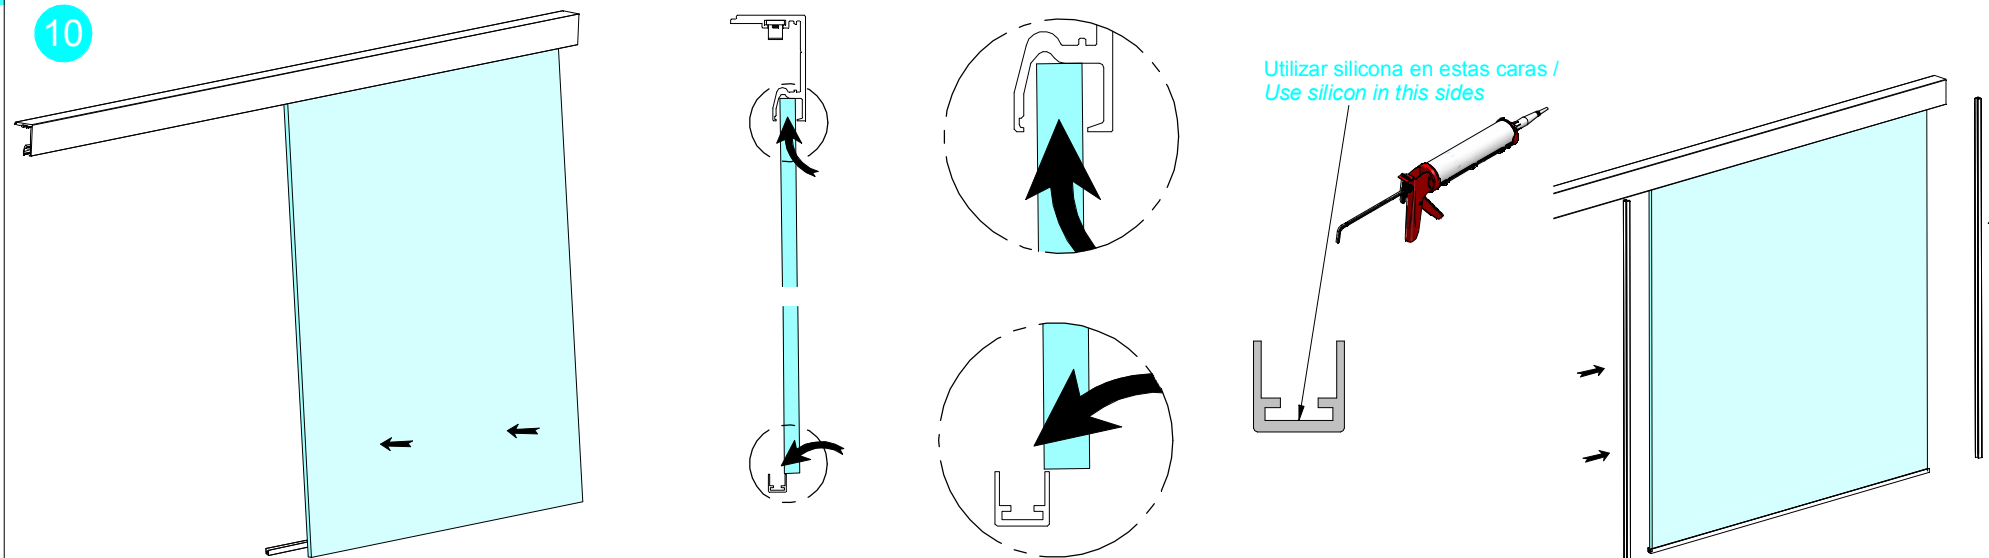

6

7

8

ANTES DE INSTALAR EL PERFIL TAPETA COMPROBAR LA MEDIDA DE 4,5mm DEL ANTIDESCARRILAMIENTO / Before installing the profile cover check the 4.5mm measure of the anti-derailment

9

10