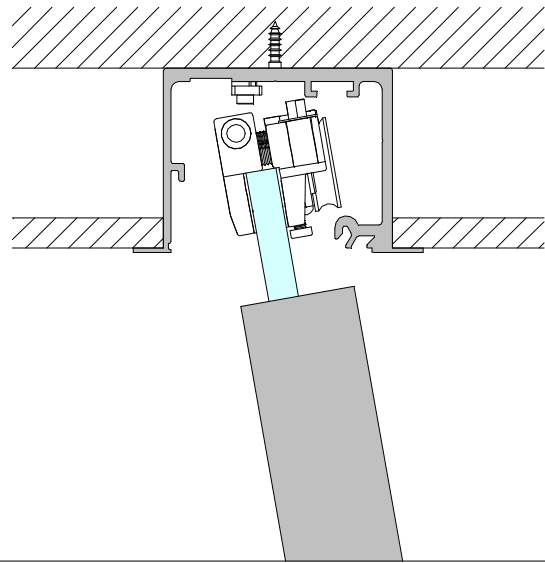

ANTES DE INSTALAR EL PERFIL TAPETA COMPROBAR LA MEDIDA DE 4,5mm DEL ANTIDESCARRILAMIENTO / Before installing the profile cover check the 4.5mm measure of the anti-derailment

9

10

11

12

13

14

15