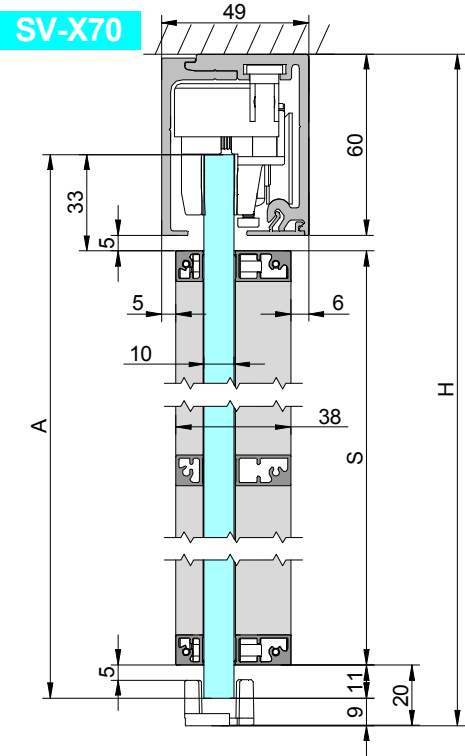

MADE IN E.U.

JULY 2019
038060681

COMPONENTES / Components

X		1
V		1

PERFILERIA / Profiles

CODE
00 87 34 - 00 84 34

MONTAGE A TECHO / Ceiling mount

MONTAGE A PARED / Wall mount

MONTAGE A PARED / Wall mount

MONTAJE A FALSO TECHO / False ceiling mount

SV-X70
SV-X110

MONTAGE A TECHO / Ceiling mount

MONTAGE A PARED / Wall mount

MONTAGE A PARED / Wall mount

MONTAGE A TECHO / Ceiling mount