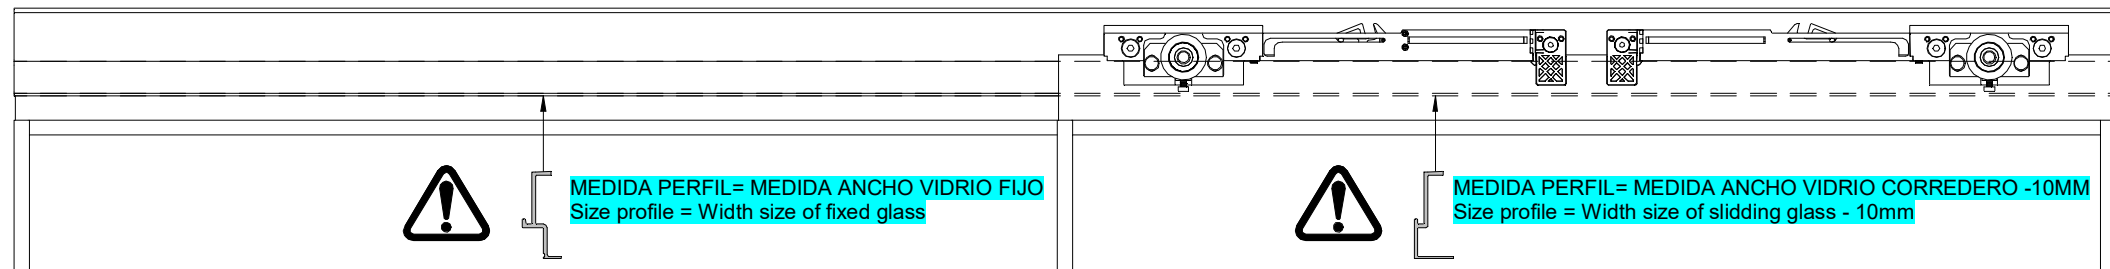

ANTES DE INSTALAR EL PERFIL TAPETA COMPROBAR LA MEDIDA DE 4,5mm DEL ANTIDESCARRILAMIENTO / Before installing the profile cover check the 4.5mm measure of the anti-derailment

9

10

11

12

13

14

15